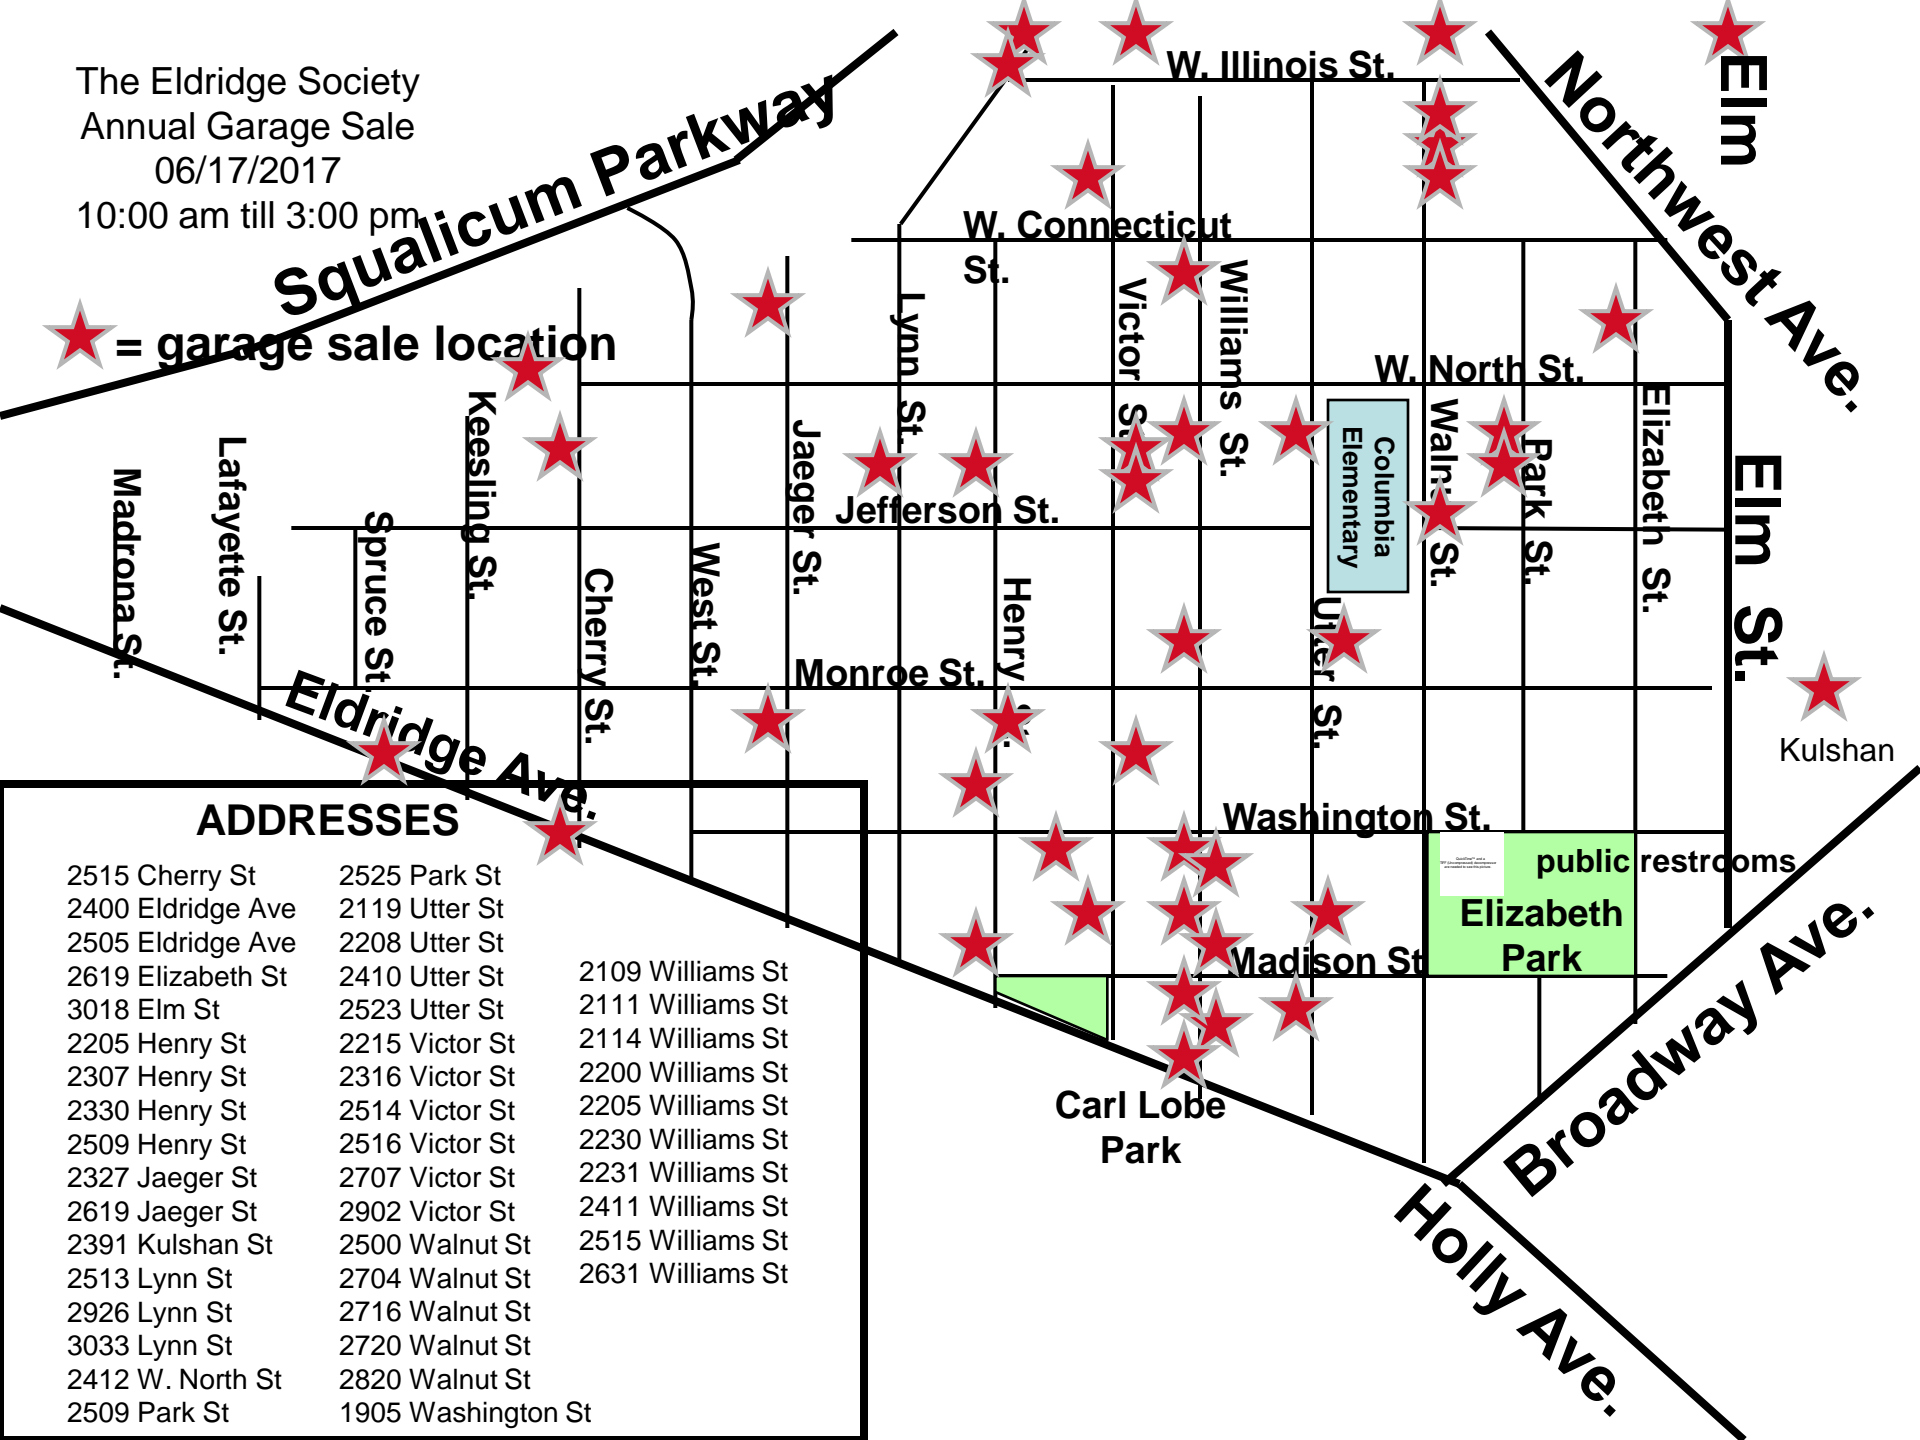

The Eldridge Society
 Annual Garage Sale
 06/17/2017
 10:00 am till 3:00 pm

 = garage sale location

ADDRESSES

- | | | |
|-------------------|--------------------|------------------|
| 2515 Cherry St | 2525 Park St | |
| 2400 Eldridge Ave | 2119 Utter St | |
| 2505 Eldridge Ave | 2208 Utter St | |
| 2619 Elizabeth St | 2410 Utter St | 2109 Williams St |
| 3018 Elm St | 2523 Utter St | 2111 Williams St |
| 2205 Henry St | 2215 Victor St | 2114 Williams St |
| 2307 Henry St | 2316 Victor St | 2200 Williams St |
| 2330 Henry St | 2514 Victor St | 2205 Williams St |
| 2509 Henry St | 2516 Victor St | 2230 Williams St |
| 2327 Jaeger St | 2707 Victor St | 2231 Williams St |
| 2619 Jaeger St | 2902 Victor St | 2411 Williams St |
| 2391 Kulshan St | 2500 Walnut St | 2515 Williams St |
| 2513 Lynn St | 2704 Walnut St | 2631 Williams St |
| 2926 Lynn St | 2716 Walnut St | |
| 3033 Lynn St | 2720 Walnut St | |
| 2412 W. North St | 2820 Walnut St | |
| 2509 Park St | 1905 Washington St | |

public restrooms
 Elizabeth Park

Carl Lobe Park

Kulshan